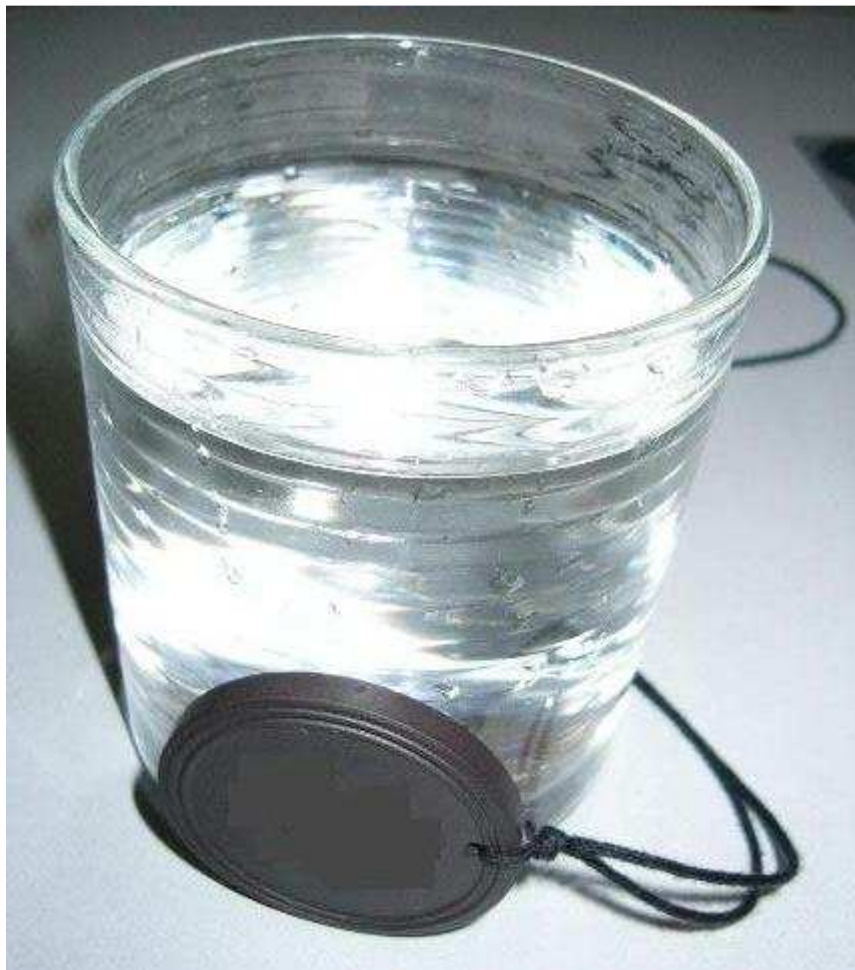

Scalar Pendant turns the water in your body into healthy, energized, small-clustered waters!

Scalar Pendant does more than just break down the water molecules and energizing your drinking water. When you wear it, it keeps the water in your body grouped into small cell-penetrating clusters. These tiny clusters of water easily pass through cell membranes, carrying nutrients & oxygen into cells, and waste & toxins out. This easy passage of water into and out of our cells is what keep the cells clean, young and healthy.

Every member of the family should be wearing the Scalar Energy Pendants.