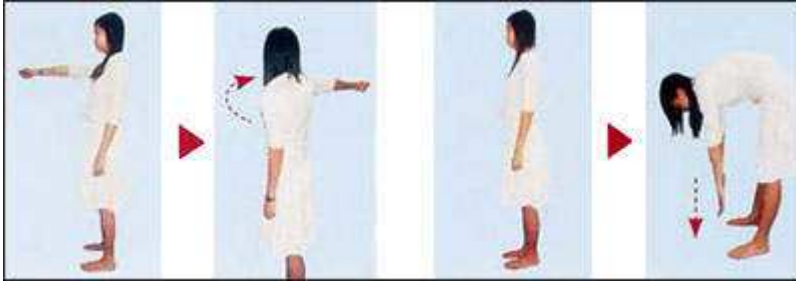

Flexibility Tests