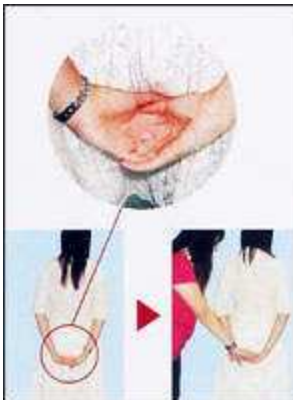

Strength Test